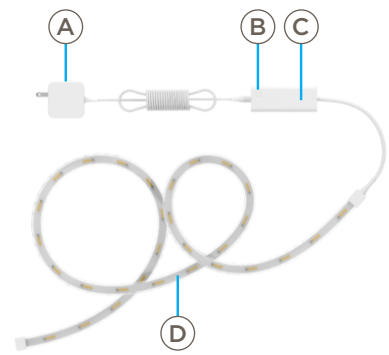

Dimensions and Weights

	Length	Width	Height	Weight
Direct Connect Light Strip	78.74in (2m)	0.65in (16.5mm)	0.17in (4.5mm)	0.31lbs (142g)

	Length	Width	Height	Weight
Direct Connect Light Strip Extension	39.37in (1m)	0.65in (16.5mm)	0.17in (4.5mm)	0.15lbs (71g)

Hardware

Operating Temperature	32°F to 104°F (0°C to 40°C)
Storage Temperature	-13°F to 140°F (-25°C to 60°C)
View Angle	120°
Environment (Wet, Dry, Damp)	Dry
Indoor/Outdoor	Indoor
IP Rating	IP20

Electrical

Start Time	<1.5s
Power Factor	>0.7
Input Power	22.5W (Light Strip) / 12W (Extension)
Flicker	<30% @ 20% and 100% dimming level
Audible Noise	20dB @ 30cm

Controls

Dimmable	Yes
Tunable	Yes
Dimmer Type	Dimmable through Cync App, Cync Remotes and Cync Dimmers
Wireless	Yes
Wireless Protocol	BLE Only
Mobile Compatibility	Works with iOS 13 and above and Android 9 and above
Voice Assistant Compatibility	Works with Google Home and Amazon Alexa

Reliability and Warranty

Warranty	5 Years
Warranty Operating Conditions	<table> <tr> <td>Operating Voltage</td> <td>120Vac, 60Hz</td> </tr> <tr> <td>Operating Temperature</td> <td>32°F to 104°F (0°C to 40°C)</td> </tr> <tr> <td>Operating Humidity</td> <td>RH < 80% 32°C</td> </tr> </table>

Certifications

Safety Listing	UL153 and cUL153
Safety Listing (Adapter)	UL1310 and cUL1310
Lighting Facts	Yes
CEC Certification	Title 20
RoHS	Compliant

Device Overview

- (A) Outlet
- (B) On/Off Button
- (C) Control Box
- (D) Light Strip Body