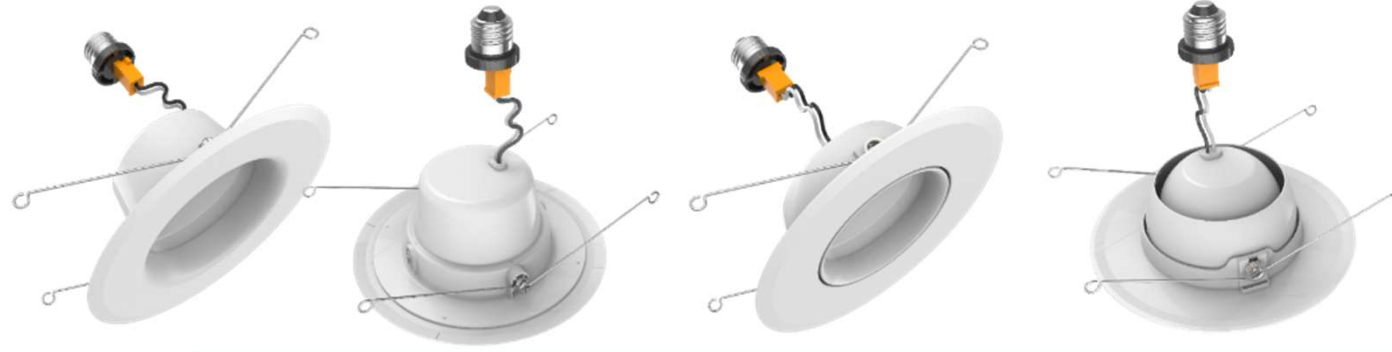

Downlights (1)

Fixture Description	Model on Package	GE Lighting Product Code	Lutron Diva DV-600	Lutron Diva LED+ DVCL-153	Lutron Maestro LED+ MACL-153	C by GE with neutral	Leviton Sureslide 6633	Lutron Caseta PD-6WCL	Lutron Maestro Sensor MSCL-153P	Lutron Diva Reverse Phase DVRP-253	Legrand radiant RHCL453	Legrand radiant multilocation HCL453	Leviton Sureslide 6672	Leviton Decora Digital Bluetooth DDL06	Eaton Decorator DAL06P	Legrand tru-universal RH703
LED8DRS6/G3/SW9BQ	LED8DRS6/G3/SW9BQ/CDN1	93128908	Excellent	Excellent	Good	Excellent	Good	Good	Excellent	Excellent	Excellent	Excellent	Excellent	Not Tested	Compatible	Good
LED8DRS6/G3/SW9BQ	LED8DRS6/G3/SW9BQ/LT	93131416	Excellent	Excellent	Good	Excellent	Good	Good	Excellent	Excellent	Excellent	Excellent	Excellent	Not Tested	Compatible	Good
LED8DRS6/G3/SW9BQ	LED8DRS6/G3/SW9BQ/L6	93131415	Excellent	Excellent	Good	Excellent	Good	Good	Excellent	Excellent	Excellent	Excellent	Excellent	Not Tested	Compatible	Good
LED8DRS6/G3/DL9BQ	LED8DRS6/G3/DL9BQ/LT	93131417	Excellent	Excellent	Good	Excellent	Good	Good	Excellent	Excellent	Excellent	Excellent	Excellent	Not Tested	Compatible	Good
LED8DRS6/G3/DL9BQ	LED8DRS6/G3/DL9BQ/L6	93131414	Excellent	Excellent	Good	Excellent	Good	Good	Excellent	Excellent	Excellent	Excellent	Excellent	Not Tested	Compatible	Good
LED8DRS4/G2/CCT9TQ	LED8DRS4/G2/CCT9TQ/LT1	93121157	Excellent	Excellent	Excellent	Compatible	Excellent	Excellent	Excellent	Compatible	Compatible	Not suitable	Not suitable	Not Tested	Excellent	Not suitable
LED8DRS4/G2/CCT9TQ	LED8DRS4/G2/CCT9TQ/CDN1	93128903	Excellent	Excellent	Excellent	Compatible	Excellent	Excellent	Excellent	Compatible	Compatible	Not suitable	Not suitable	Not Tested	Excellent	Not suitable
LED8DRS6/G2/CCT9TQ	LED8DRS6/G2/CCT9TQ/CDN1	93128904	Excellent	Excellent	Excellent	Compatible	Excellent	Excellent	Excellent	Compatible	Compatible	Not suitable	Not suitable	Not Tested	Excellent	Not suitable
LED8DRS6/G2/CCT9TQ	LED8DRS6/G2/CCT9TQ/LT3	93121158	Excellent	Excellent	Excellent	Compatible	Excellent	Excellent	Excellent	Compatible	Compatible	Not suitable	Not suitable	Not Tested	Excellent	Not suitable
LED8DRS6/G2/CCT9TQ	LED8DRS6/G2/CCT9TQ/LT1	93121156	Excellent	Excellent	Excellent	Compatible	Excellent	Excellent	Excellent	Compatible	Compatible	Not suitable	Not suitable	Not Tested	Excellent	Not suitable
LED8DRS6/G2/RWCCT9TQ	LED8DRS6/G2/RWCCT9TQ-3T	93130869	Excellent	Excellent	Excellent	Compatible	Excellent	Excellent	Excellent	Compatible	Compatible	Not suitable	Not suitable	Not Tested	Excellent	Not suitable
LED8DRS4/RVLT	LED8DRS4/RVLT-LT	47814	Excellent	Excellent	Excellent	Compatible	Excellent	Excellent	Excellent	Compatible	Compatible	Not suitable	Not suitable	Not Tested	Excellent	Not suitable
LED8DRS6/RVLT	LED8DRS6/RVLT/LT3	47826	Excellent	Excellent	Excellent	Compatible	Excellent	Excellent	Excellent	Compatible	Compatible	Not suitable	Not suitable	Not Tested	Excellent	Not suitable
LED8DRS6/RVLT	LED8DRS6/RVLT-LT	47816	Excellent	Excellent	Excellent	Compatible	Excellent	Excellent	Excellent	Compatible	Compatible	Not suitable	Not suitable	Not Tested	Excellent	Not suitable
LED8DRS6/RVLT	LED8DRS6/RVLT/CDN1	93128906	Excellent	Excellent	Excellent	Compatible	Excellent	Excellent	Excellent	Compatible	Compatible	Not suitable	Not suitable	Not Tested	Excellent	Not suitable
LED8DRS6/SW9GQ	LED8DRS6/SW9GQ-LT	47813	Excellent	Excellent	Excellent	Compatible	Excellent	Excellent	Excellent	Compatible	Compatible	Not suitable	Not suitable	Not Tested	Excellent	Not suitable
LED8DRS6/RVL3G	LED8DRS6/RVL3GLT	47858	Excellent	Excellent	Excellent	Compatible	Excellent	Excellent	Excellent	Compatible	Compatible	Not suitable	Not suitable	Not Tested	Excellent	Not suitable
LED25DRS6UB/CCTQ	LED25DRS6UB/CCTQ-3T	93130665	Excellent	Excellent	Excellent	Excellent	Excellent	Excellent	Excellent	Excellent	Excellent	Compatible	Good	Not Tested	Excellent	Excellent
LED25DRS6UB/CCTQ	LED25DRS6UB/CCTQ-1LT	93130106	Excellent	Excellent	Excellent	Excellent	Excellent	Excellent	Excellent	Excellent	Excellent	Compatible	Good	Not Tested	Excellent	Excellent